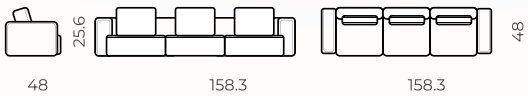

Configurations

Endless possibilities

Chair

Loveseat

Sofa

R section: 2seat+chaise(3PL)

L section: chaise+2seat(3PL)

U shape: seat+chaise(5PL)