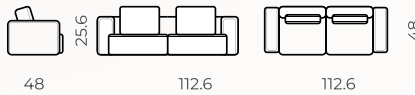

Configurations

Endless possibilities

Chair

Loveseat

Sofa

R section: 2seat+chaise(3PL)

L section: chaise+2seat(3PL)

U shape: seat+chaise(5PL)