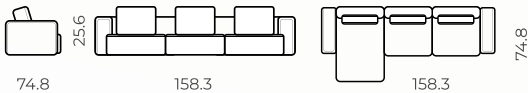

Configurations

Endless possibilities

Chair

Loveseat

Sofa

R section: 2seat+chaise(3PL)

L section: chaise+2seat(3PL)

U shape: seat+chaise(5PL)