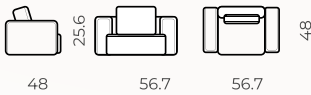

Configurations

Endless possibilities

Chair

Loveseat

Sofa

R section: 2seat+chaise(3PL)

L section: chaise+2seat(3PL)

U shape: seat+chaise(5PL)