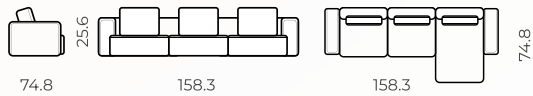

Configurations

Endless possibilities

Chair

Loveseat

Sofa

R section: 2seat+chaise(3PL)

L section: chaise+2seat(3PL)

U shape: seat+chaise(5PL)