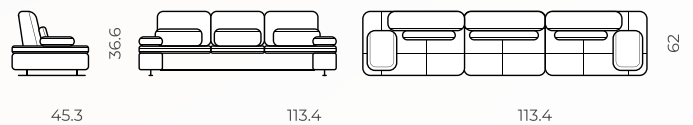

Material: fabric, leather

Configurations: sectional, straight, ottoman, chair, modular

All measurements are approximations

Configurations

Endless possibilities

Loveseat

Sofa

R section: 2seat(SLP)+corn+seat (SPL)

L section: seat+corn+2seat(SLP) (5PL)

R section: 2seat(SLP)+chaise (3PL)

L section: chaise+2seat(SLP) (3PL)