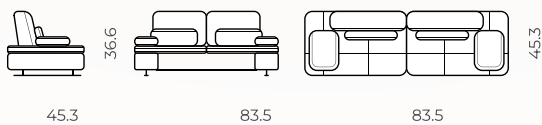

Material: fabric, leather

Configurations: sectional, straight, ottoman, chair, modular

All measurements are approximations

Configurations

Endless possibilities

Loveseat

Sofa

R section: 2seat(SLP)+corn+seat (SPL)

L section: seat+corn+2seat(SLP) (5PL)

R section: 2seat(SLP)+chaise (3PL)

L section: chaise+2seat(SLP) (3PL)