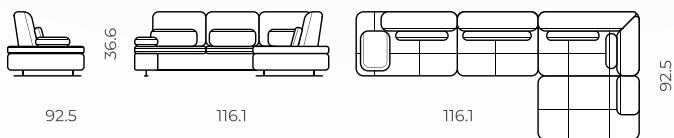

Material: fabric, leather

Configurations: sectional, straight, ottoman, chair, modular

All measurements are approximations

Configurations

Endless possibilities

Loveseat

Sofa

R section: 2seat(SLP)+corn+seat (SPL)

L section: seat+corn+2seat(SLP) (5PL)

R section: 2seat(SLP)+chaise (3PL)

L section: chaise+2seat(SLP) (3PL)