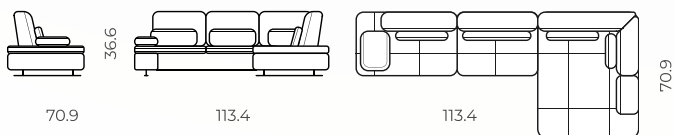

Material: fabric, leather

Configurations: sectional, straight, ottoman, chair, modular

All measurements are approximations

Configurations

Endless possibilities

Loveseat

Sofa

R section: 2seat(SLP)+corn+seat (SPL)

L section: seat+corn+2seat(SLP) (5PL)

R section: 2seat(SLP)+chaise (3PL)

L section: chaise+2seat(SLP) (3PL)