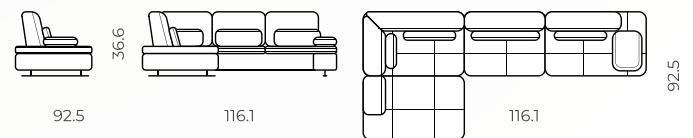

Material: fabric, leather

Configurations: sectional, straight, ottoman, chair, modular

All measurements are approximations

Configurations

Endless possibilities

Loveseat

Sofa

R section: 2seat(SLP)+corn+seat (SPL)

L section: seat+corn+2seat(SLP) (5PL)

R section: 2seat(SLP)+chaise (3PL)

L section: chaise+2seat(SLP) (3PL)