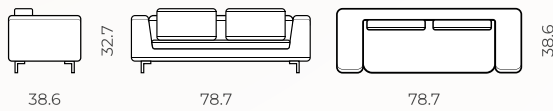

All measurements are approximations

Configurations

Endless possibilities

Chair

loveseat: (2 seats) (2PL)

R section: 2seat+chaise(3PL)

L section: chaise+2seat(3PL)