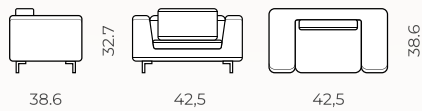

All measurements are approximations

Configurations

Endless possibilities

Chair

loveseat: (2 seats) (2PL)

R section: 2seat+chaise(3PL)

L section: chaise+2seat(3PL)