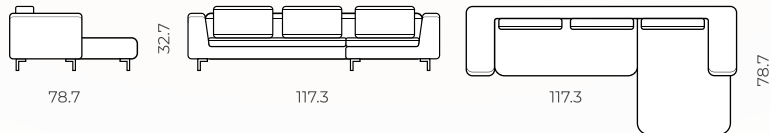

All measurements are approximations

Configurations

Endless possibilities

Chair

loveseat: (2 seats) (2PL)

R section: 2seat+chaise(3PL)

L section: chaise+2seat(3PL)