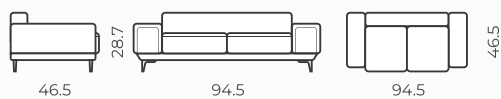

Material: fabric

Configurations: straight

All measurements are approximations

## Configurations

Endless possibilities

Loveseat: 2seats(SLP) (2PL)

Ottoman