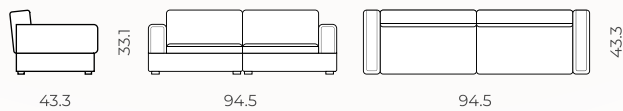

All measurements are approximations

Configurations

Endless possibilities

Loveseat: 2 seats

Sofa

R section: 2seat+chaise(3PL)

R section: 2seat+chaise(3PL)