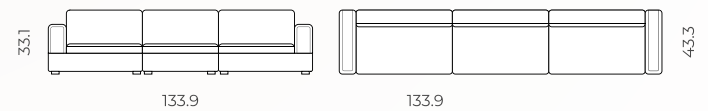

All measurements are approximations

Configurations

Endless possibilities

Loveseat: 2 seats

Sofa

R section: 2seat+chaise(3PL)

R section: 2seat+chaise(3PL)